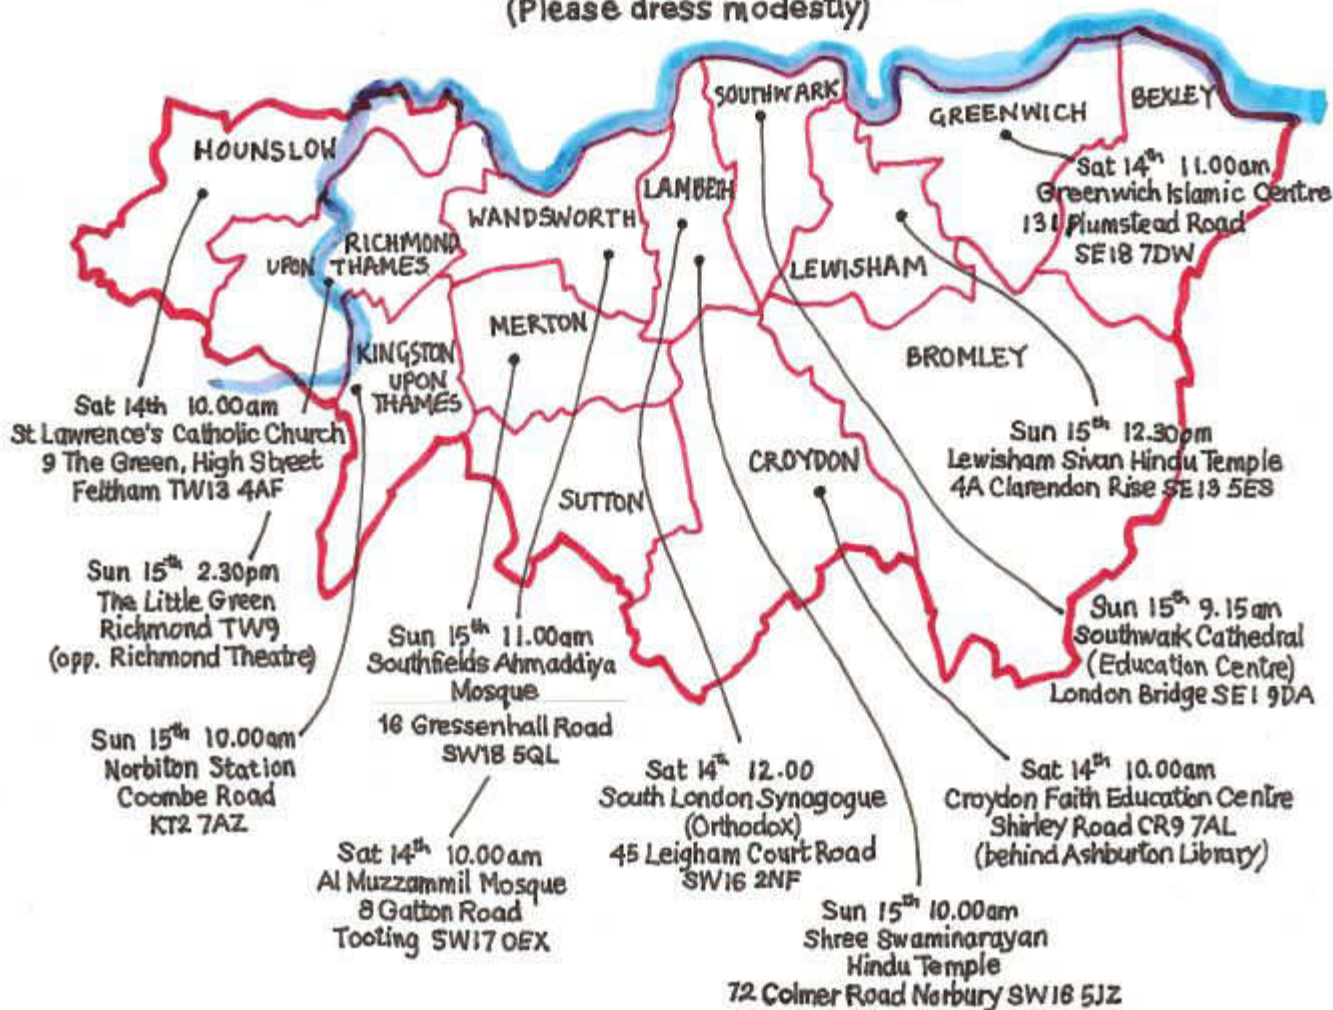

EVER BEEN ON AN INTER FAITH WALK?
NOW IS YOUR CHANCE!
 Visit temples churches mosques and
 synagogues all in one weekend

Sat 14th and Sun 15th July 2012
11 walks all over south London

Come and join in

Meet and walk and talk with your neighbours
 (Please dress modestly)

Above are the locations and times of the starting points of each of the 11 walks. For more information contact:
SOUTH LONDON INTER FAITH GROUP
www.southlondoninterfaith.org.uk
 or email secretary@southlondoninterfaith.org.uk